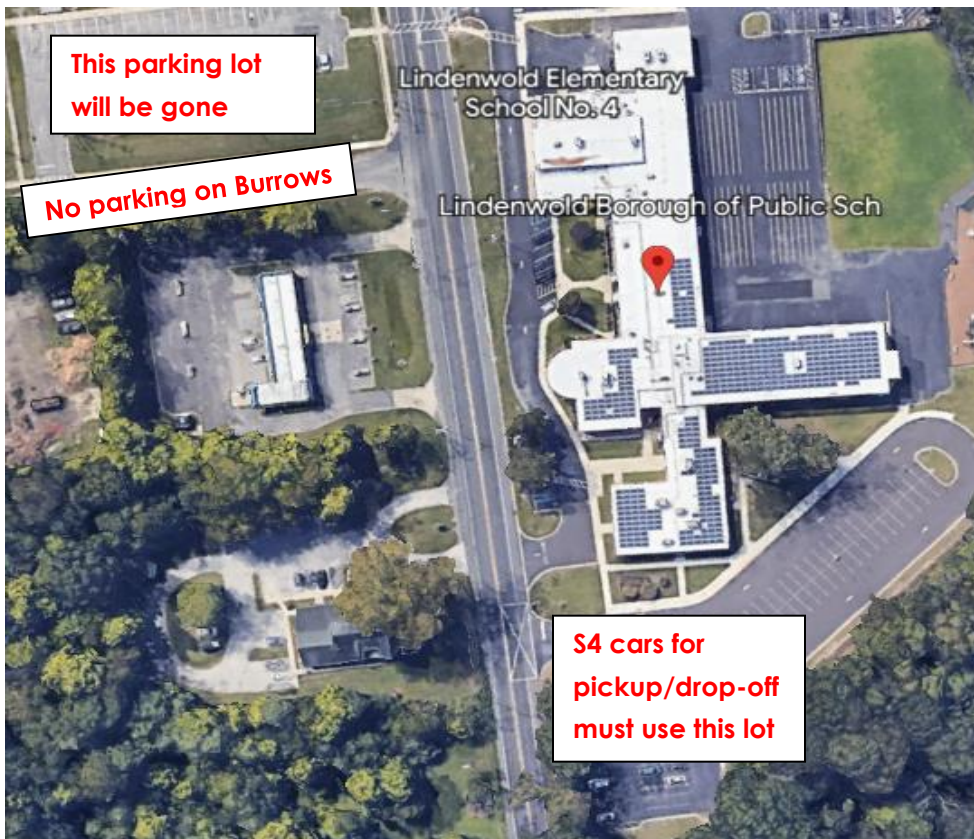

Lindenwold Early Childhood Building Construction Begins Fall 2023

We are very excited to begin the construction of our new building that will house our Preschool, Kindergarten and First Grade Students. We anticipate the building will open in September 2025. During construction, there will be changes that will impact your arrival & dismissal at both School 4 and the High School **for the 2023-2024 school year.** We know this will be a transition for many families; therefore, we are providing this information now so you can reach out to ask questions in advance.

KEY POINTS

The building will be constructed at the current high school athletic fields

The current driveway between these fields will be eliminated. You will no longer be able to exit from the high school parking lot to Burrows Lane.

All traffic for pickup/dropoff at School 4 must use the parking loop to the right of School 4 – the parking lot next to the tennis court will be eliminated.

There will be no parking allowed on Burrows Lane.

Please contact us for questions

Lindenwold Public Schools
801 Egg Harbor Road
Lindenwold, NJ 08021
(856)783-0276 X3101
www.lindenwold.k12.nj.us

PROJECT SITE MAP